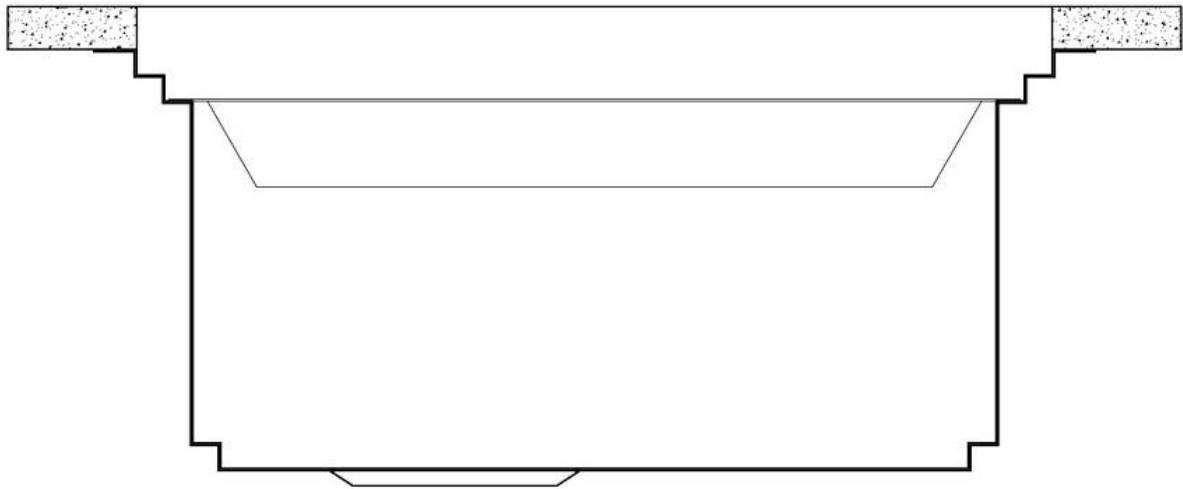

Milanello Level 2

Compatible accessories/Accessori compatibili:

8100 306

8156 000